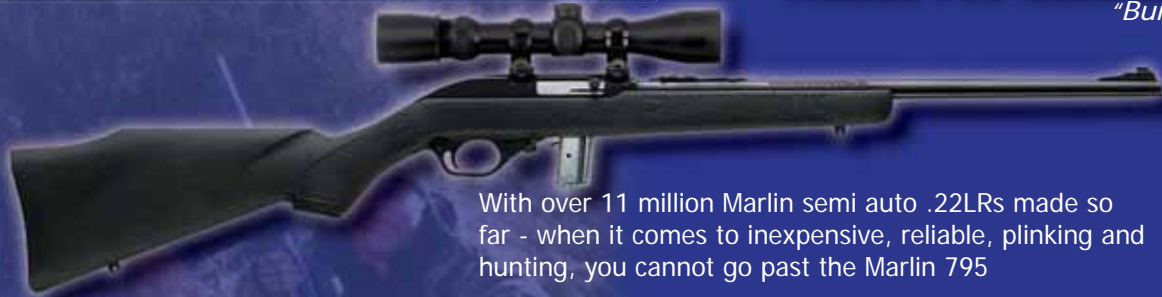

MODEL 795 .22LR SEMI-AUTO RIFLE

"Built to hunt everywhere"

ONLY
$399

With over 11 million Marlin semi auto .22LRs made so far - when it comes to inexpensive, reliable, plinking and hunting, you cannot go past the Marlin 795