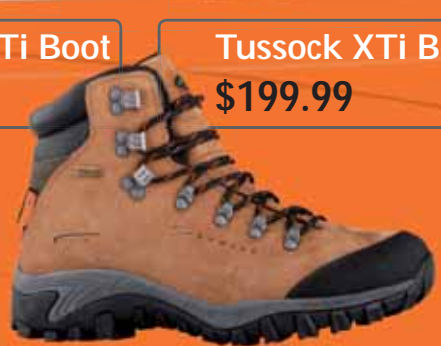

Tussock XTi Boot
$199.99