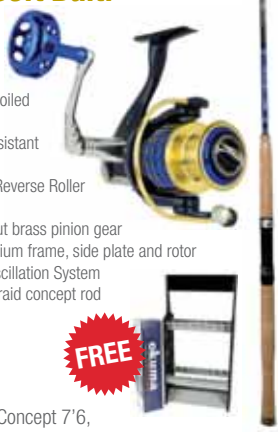

Dual Drag Soft Bait!

- Precision Dual Force Drag System
- Multi-disk Japanese oiled felt drag washers
- Six HPB corrosion resistant stainless bearings
- One Quick-Set Anti-Reverse Roller Bearing
- Precision machine cut brass pinion gear
- Rigid die cast aluminium frame, side plate and rotor
- Patented Elliptical Oscillation System
- 2 pce spiggot built braid concept rod

FREE