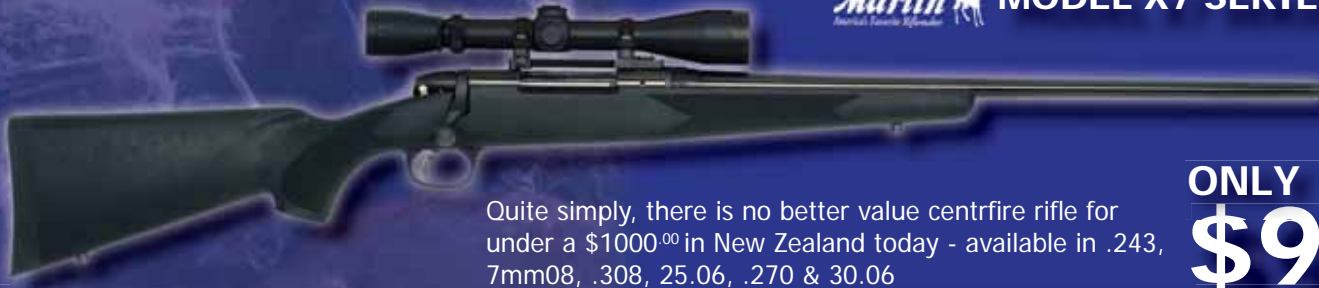

*"Built to hunt everywhere"*

ONLY  
**\$399**

With over 11 million Marlin semi auto .22LRs made so far - when it comes to inexpensive, reliable, plinking and hunting, you cannot go past the Marlin 795

**MODEL X7 SERIES RIFLE**